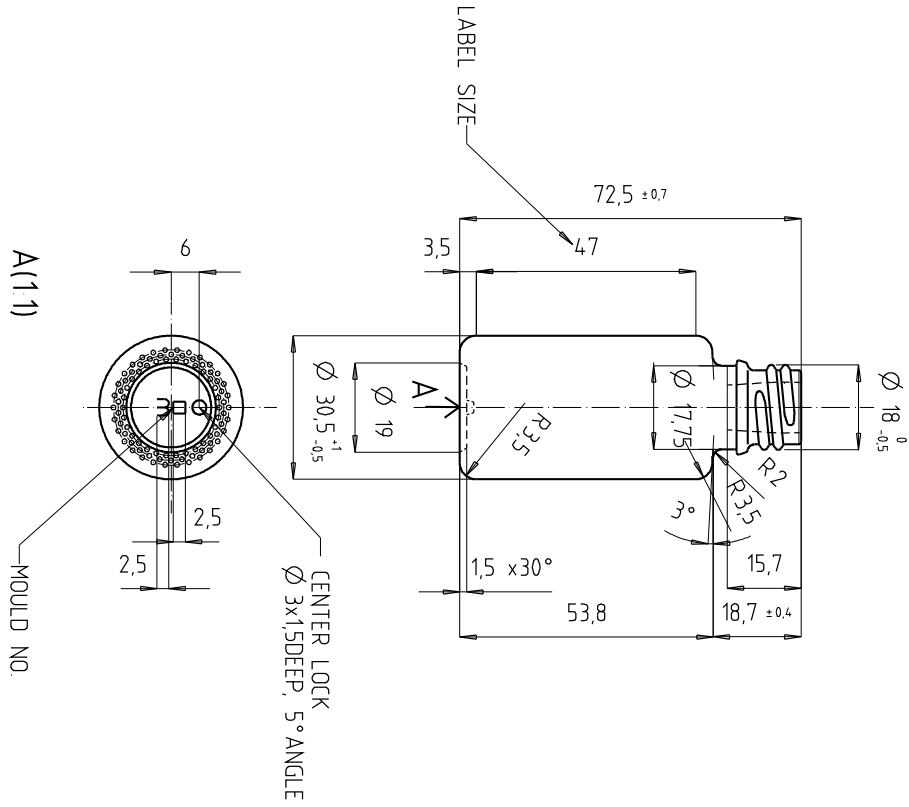

**Technical drawing (FL-20)**

DETAIL  
5:1

SCALE 1:1  
 CAPACITY TO FILL POINT 20ml  
 CAPACITY BRIMFULL 24 ± 1.5ml  
 NECK FINISH DIN-GL18  
 NECK REF. No  
 GLASS WEIGHT APROX 4.6g

ART. VIV20VI