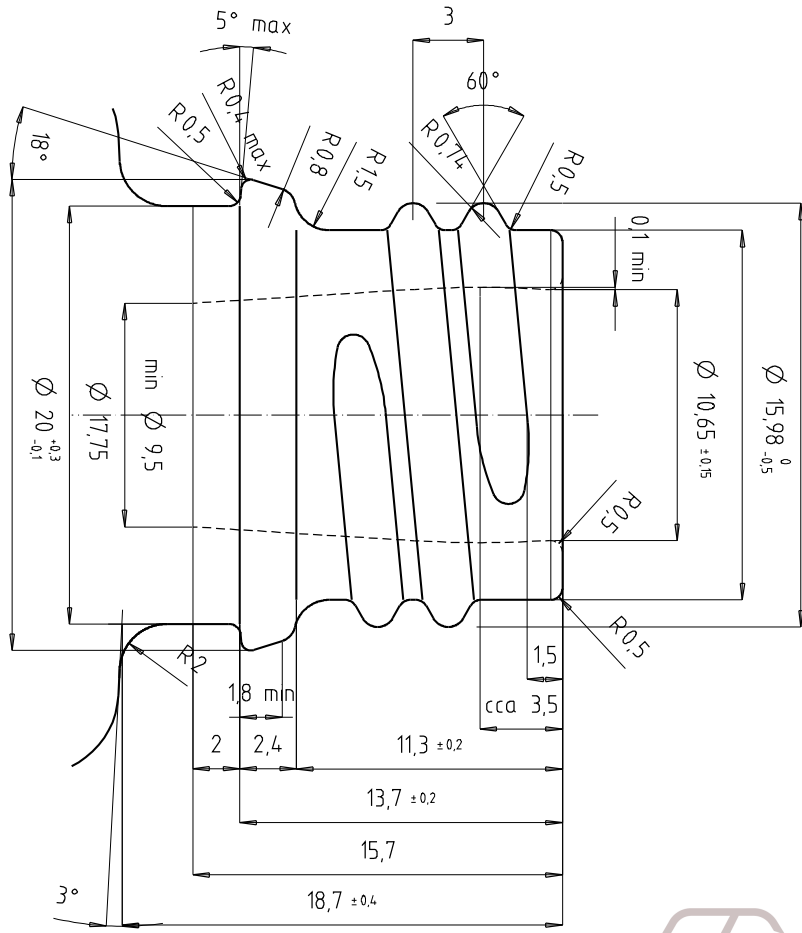

**Technical drawing (FL-20)**

DETAIL  
5:1

SCALE 1:1  
 CAPACITY TO FILL POINT 20ml  
 CAPACITY BRIMFULL 24 ± 1.5ml  
 NECK FINISH DIN-GL18  
 NECK REF. No  
 GLASS WEIGHT APROX 4.6g

ART. VIV20VI