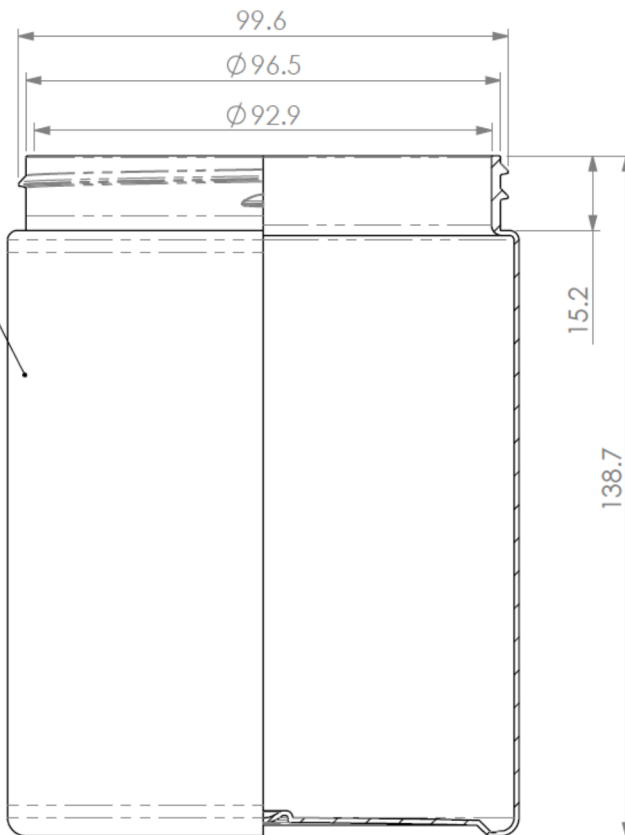

Label area:  
 $112.4 \times 321.7 = 36200 \text{ mm}^2$

ART. BR1000PET